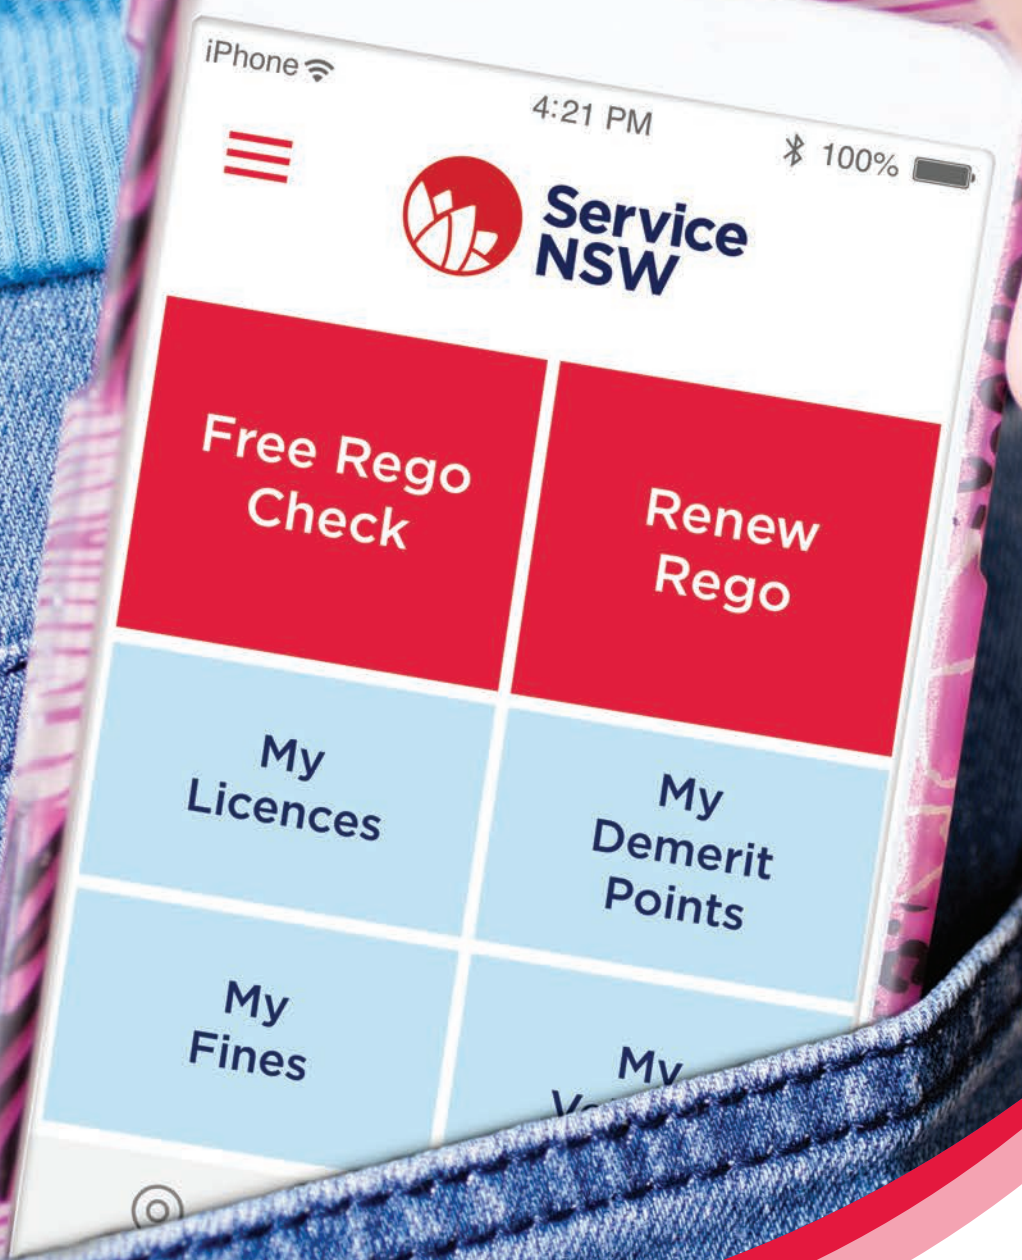

## DIGITAL LICENCES

Always with you

# Digital licences FACT SHEET

When you login all of your licences will appear as follows:

The digital licence will be green if it is current or dark grey if it is expired.

The blue banner will cycle between a unique six digit security code and the issuing authority's logo: