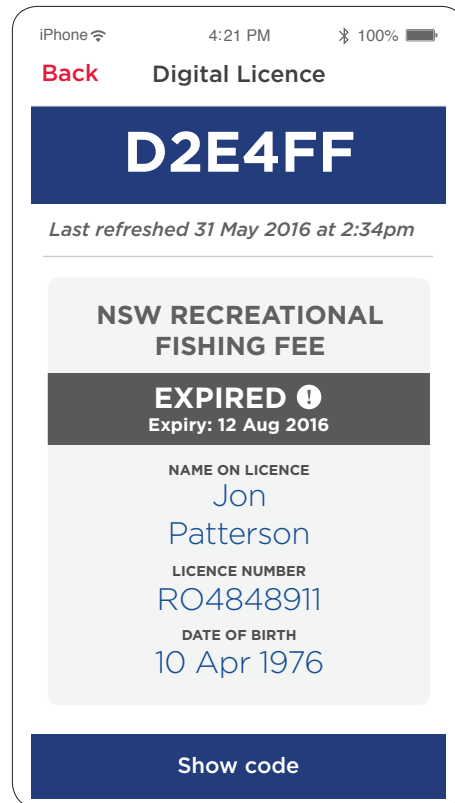

### 03 ACCESS

On the app select the 'My Licences' tab. For security you will need to create a four digit passcode, which you will be required to enter each time you access your digital licences.

### 04 GOT IT!

You can now view all your current licences. Digital versions of your active licences will be indicated by the 'Digital icon' displayed on the right-hand side of the licence screen.

# Digital licences FACT SHEET

When you login all of your licences will appear as follows:

The digital licence will be green if it is current or dark grey if it is expired.

The blue banner will cycle between a unique six digit security code and the issuing authority's logo: