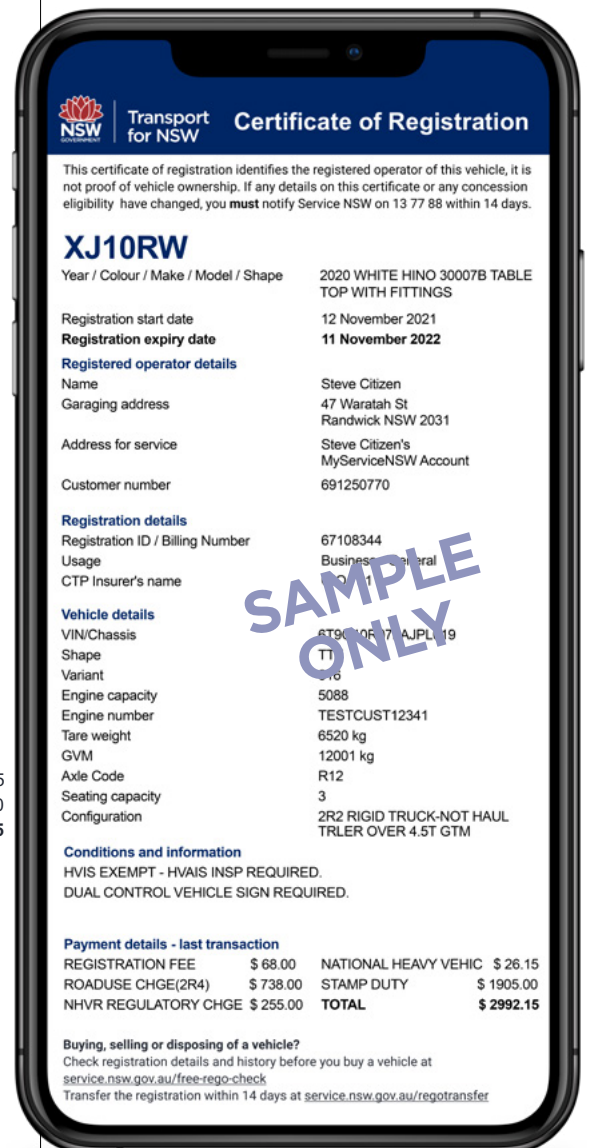

Transport for NSW

Certificate of Registration
Details as at
12 November 2021
10:45 AM

This certificate of registration identifies the registered operator of this vehicle, it is not proof of vehicle ownership. If any details on this certificate or any concession eligibility have changed, you **must** notify Service NSW on 13 77 88 within 14 days.

Number plate	XJ10RW		
Year / Colour / Make / Model / Shape	2020 WHITE HINO 30007B TABLE TOP WITH FITTINGS		
Registration start date	12 November 2021		
Registration expiry date	11 November 2022		
Registered operator details			
Name	Steve Citizen		
Garaging address	47 Waratah St Randwick NSW 2031		
Address for service	Steve Citizen's MyServiceNSW Account		
Customer number	691250770		
Registration details			
Registration ID / Billing Number	67108344		
Usage	Business - General		
CTP Insurer's name	GIO / 31		
Vehicle details			
VIN/Chassis	6T9G10R07LAJPL019		
Shape	TTE		
Variant	11		
Engine capacity	5088		
Engine number	TESTCUST12341		
Tare weight	6520 kg		
GVM	12001 kg		
Axle Code	R12		
Seating capacity	3		
Configuration	2R2 RIGID TRUCK-NOT HAUL TRILER OVER 4.5T GTM		
Conditions and information			
HVIS EXEMPT - HVAIS INSP REQUIRED. DUAL CONTROL VEHICLE SIGN REQUIRED.			
Payment details - last transaction			
REGISTRATION FEE	$ 68.00	NATIONAL HEAVY VEHIC	$ 26.15
ROADUSE CHGE(2R2)	$ 738.00	STAMP DUTY	$ 1905.00
NHVR REGULATORY CHGE	$ 255.00	TOTAL	$ 2992.15

Selling your vehicle?
Let us know the buyer's details by lodging a [notice of disposal](#). If you don't, you might be held responsible for the buyer's parking or driving offences.

Buying, selling or disposing

The digital Certificate of Registration does not include forms to transfer registration. Lodge a [notice of disposal](#) or [transfer the registration](#) online.