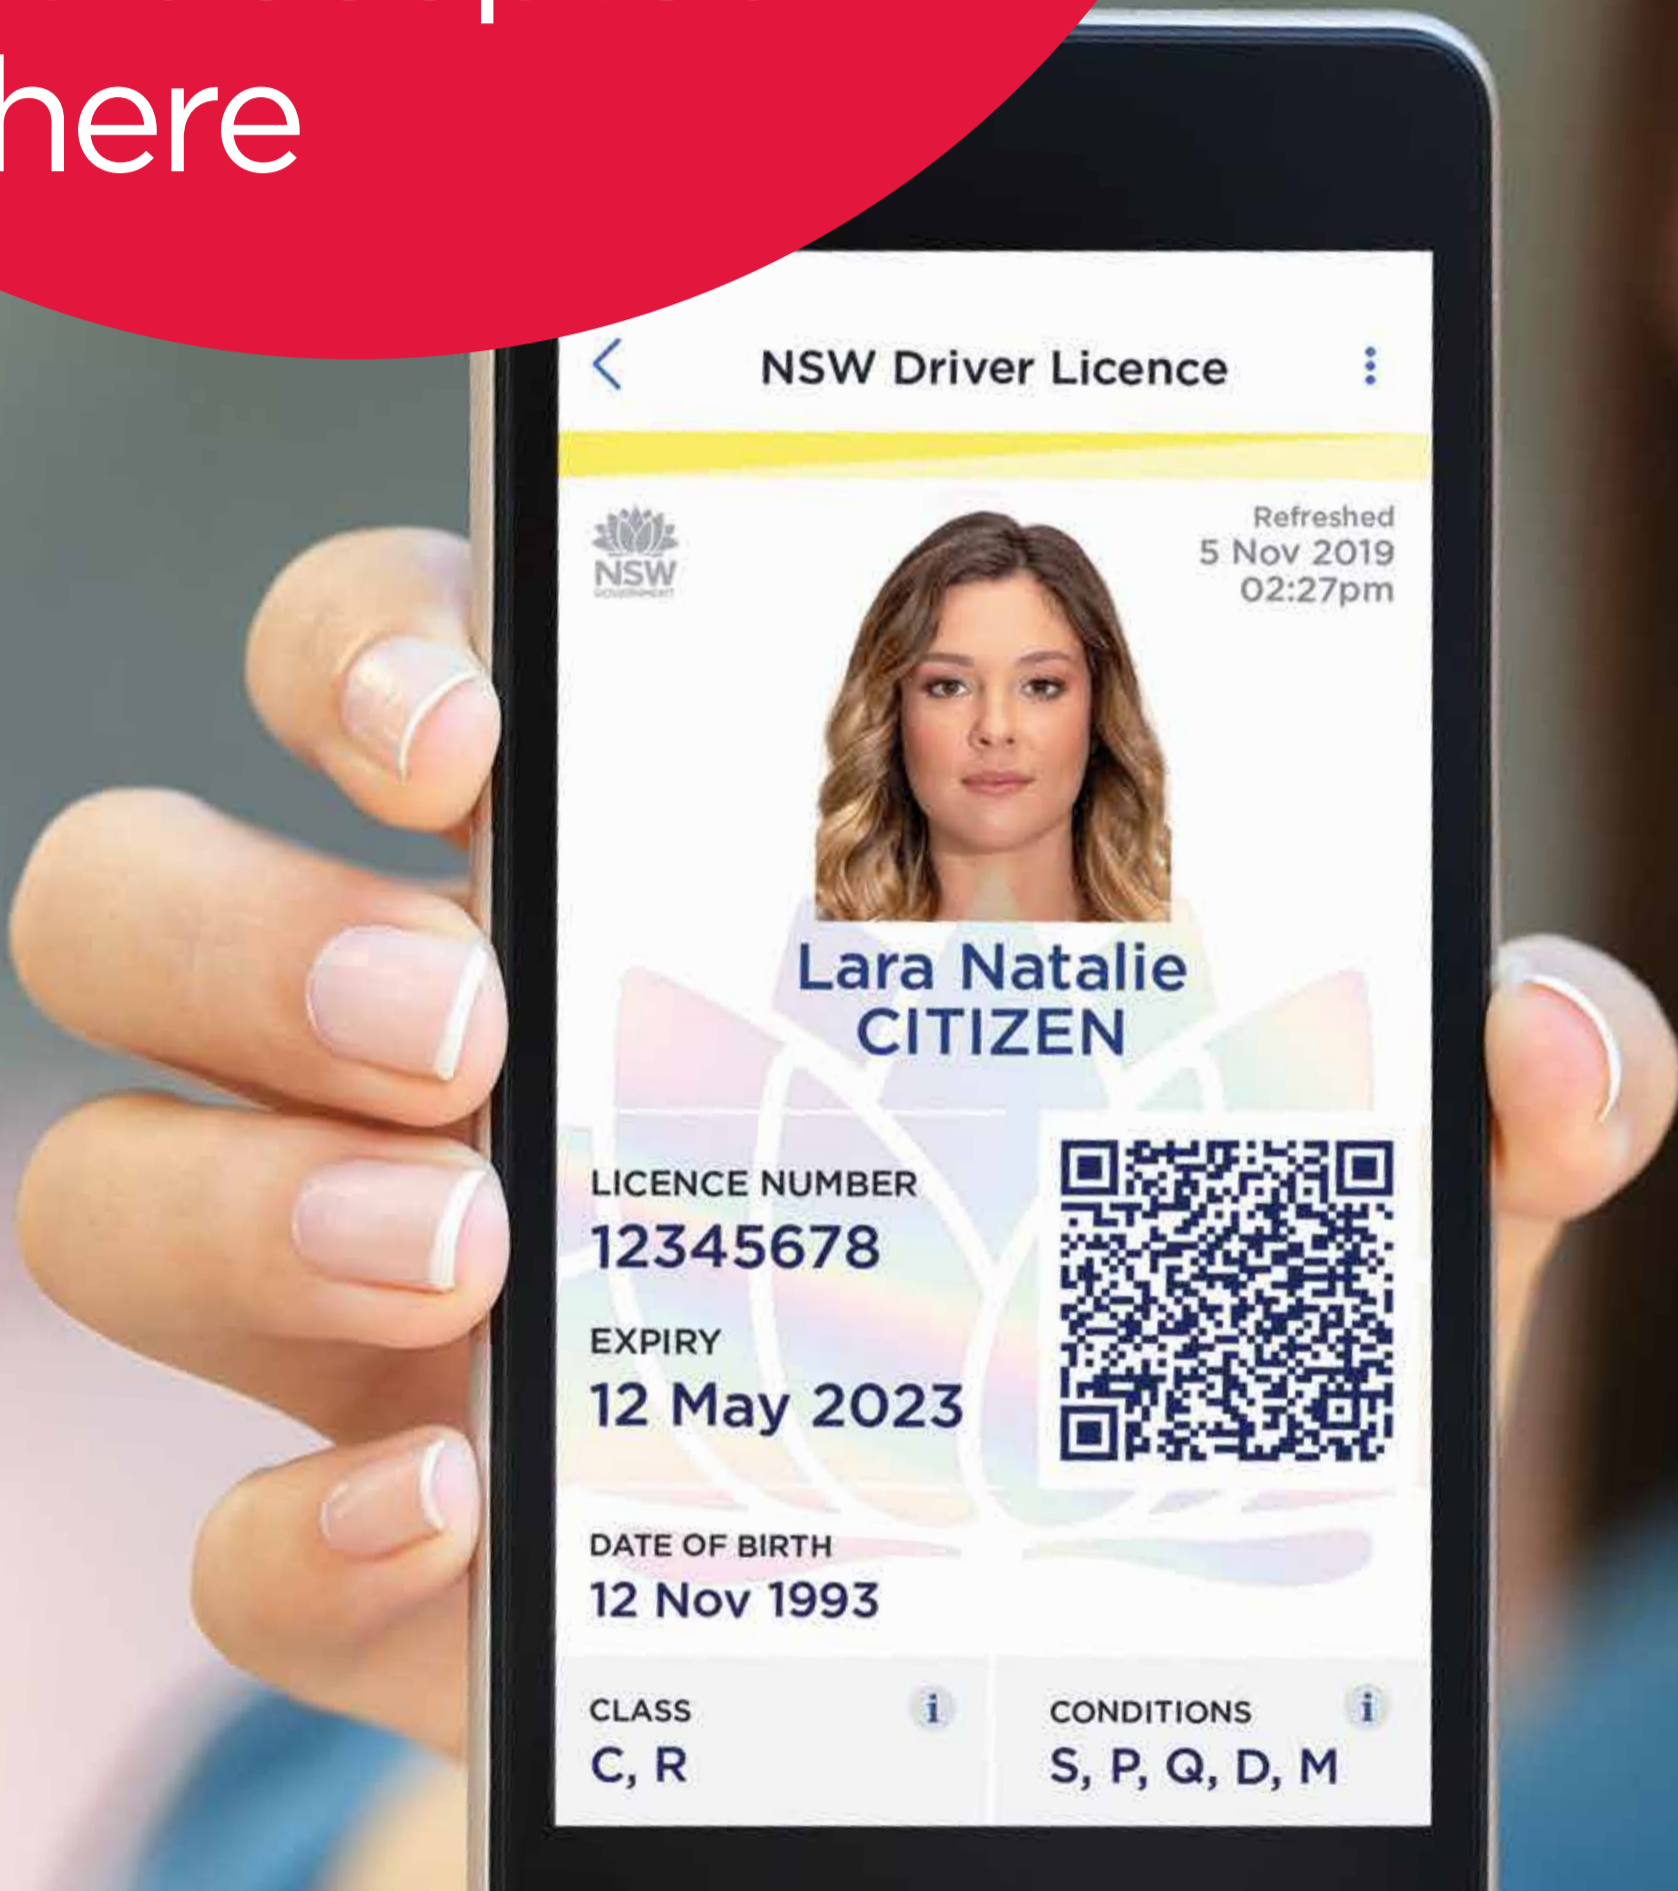

# The NSW Digital Driver Licence is accepted here

The digital driver licence is accepted by most pubs and clubs, and NSW Police. Carry your plastic card as a backup while other venues get used to seeing and accepting it as identification.

It's illegal to access your digital driver licence when driving, including when stationary, unless you're asked to do so by a police officer. Penalties apply.

Download the Service NSW app to get your digital driver licence for free [service.nsw.gov.au](https://service.nsw.gov.au)